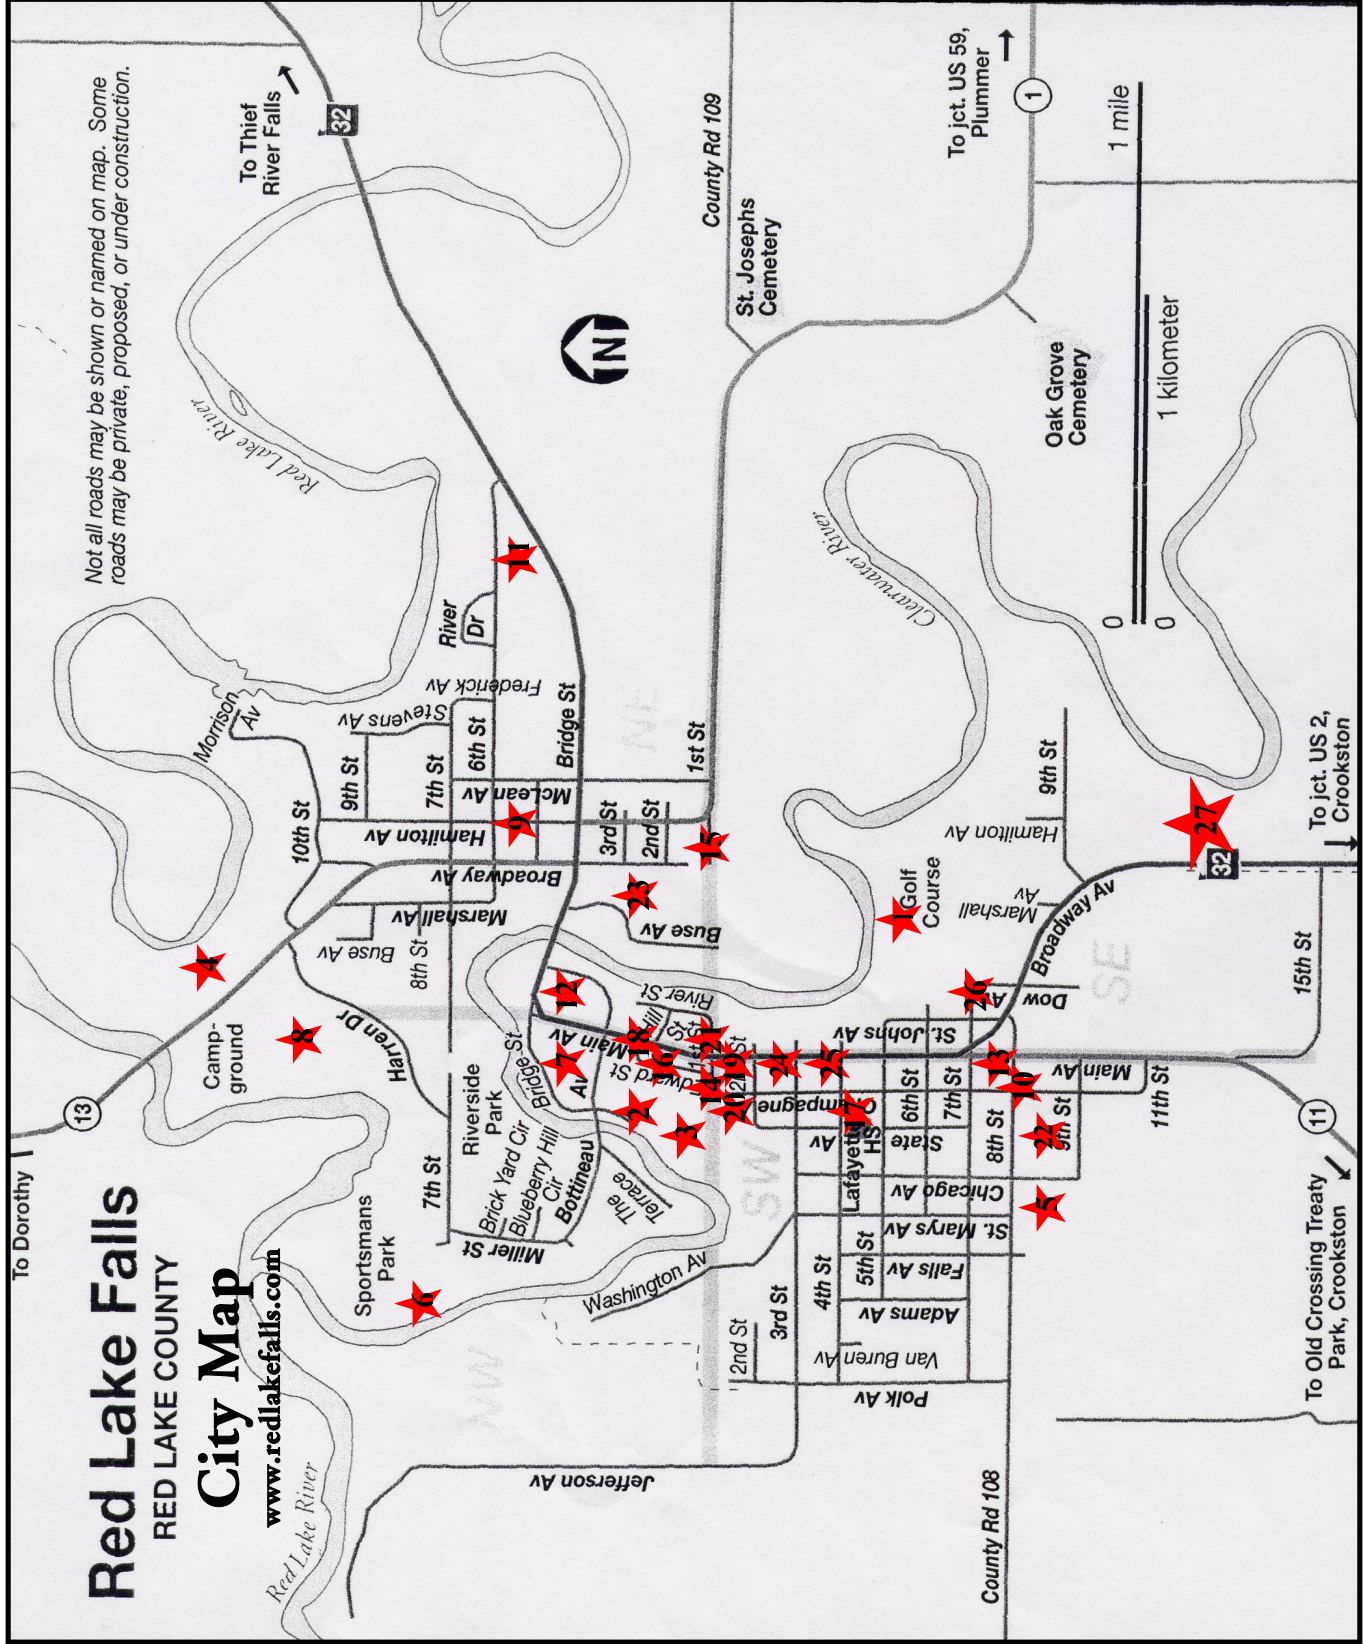

Red Lake Falls

RED LAKE COUNTY

City Map

www.redlakefalls.com

Not all roads may be shown or named on map. Some roads may be private, proposed, or under construction.

- Recreation**
- 1 Oak Knolls Golf Course
 - 2 Cardin-Hunt Arena
 - 3 Les Drechsel Field (football/baseball)
 - 4 Softball Complex
 - 5 Swimming Pool

- Parks/Camping**
- 6 Sportsman's Park
 - 7 Riverside Park
 - 8 Voyager's View (tubing)
 - 9 Northside Park
 - 10 Phil Cuno Park

- Churches**
- 11 Bethany Lutheran
 - 12 First Presbyterian
 - 13 St. John's Lutheran
 - 14 St. Joseph's Catholic

- Schools**
- 15 J.A. Hughes Elementary
 - 16 St. Joseph's Elementary
 - 17 Lafayette High

- Government**
- 18 Red Lake County Courthouse/Sheriff's Dept./Social Services
 - 19 Red Lake Falls City Hall/Community Hall

- Other**
- 20 U.S. Post Office
 - 21 Red Lake Falls Public Library
 - 22 Sunview Center
 - 23 Hillcrest Nursing Home
 - 24 RLF Ambulance
 - 25 RLF Fire Dept.
 - 26 RLC Highway Dept.